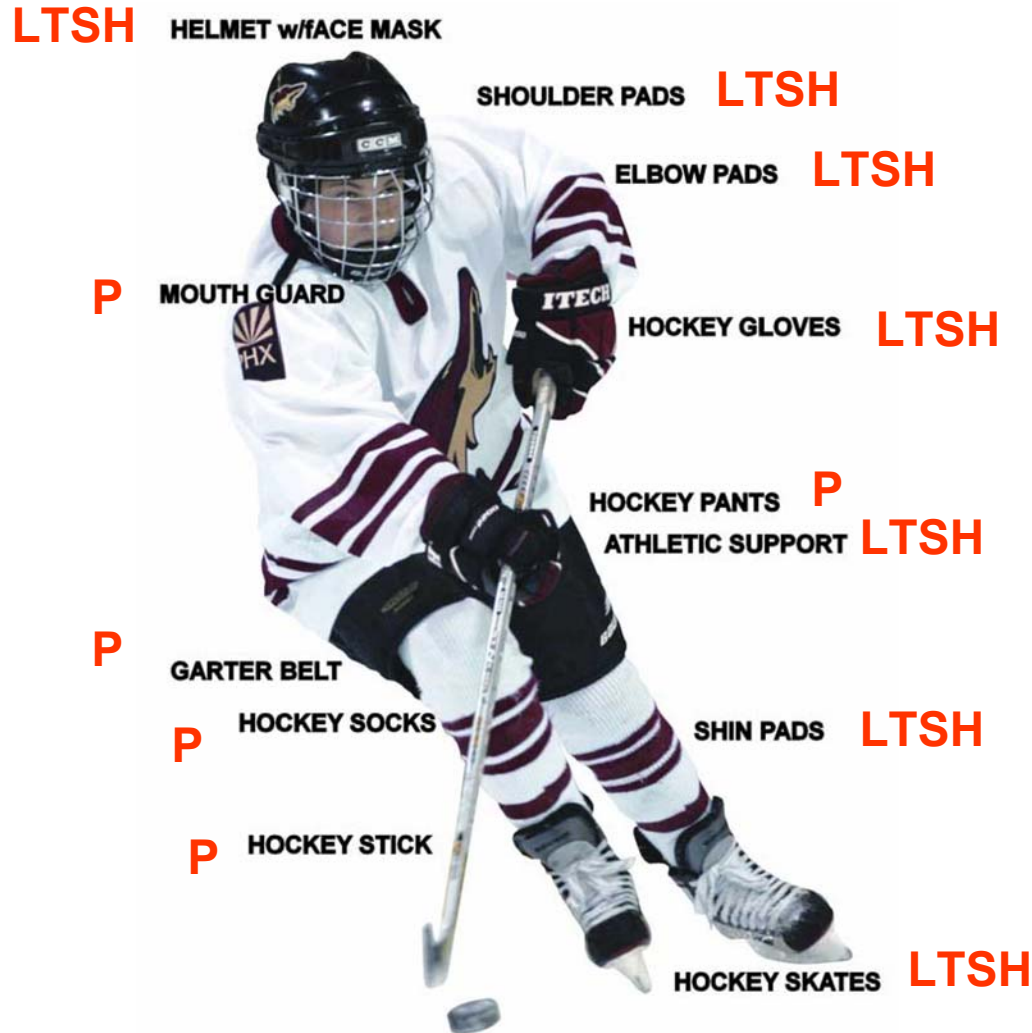

Equipment List For IWSA All Seasons Hockey School Requires All Items Shown Below

Note: For Learn-to-Skate Hockey: “LTSH” items are required, “P” items are preferred